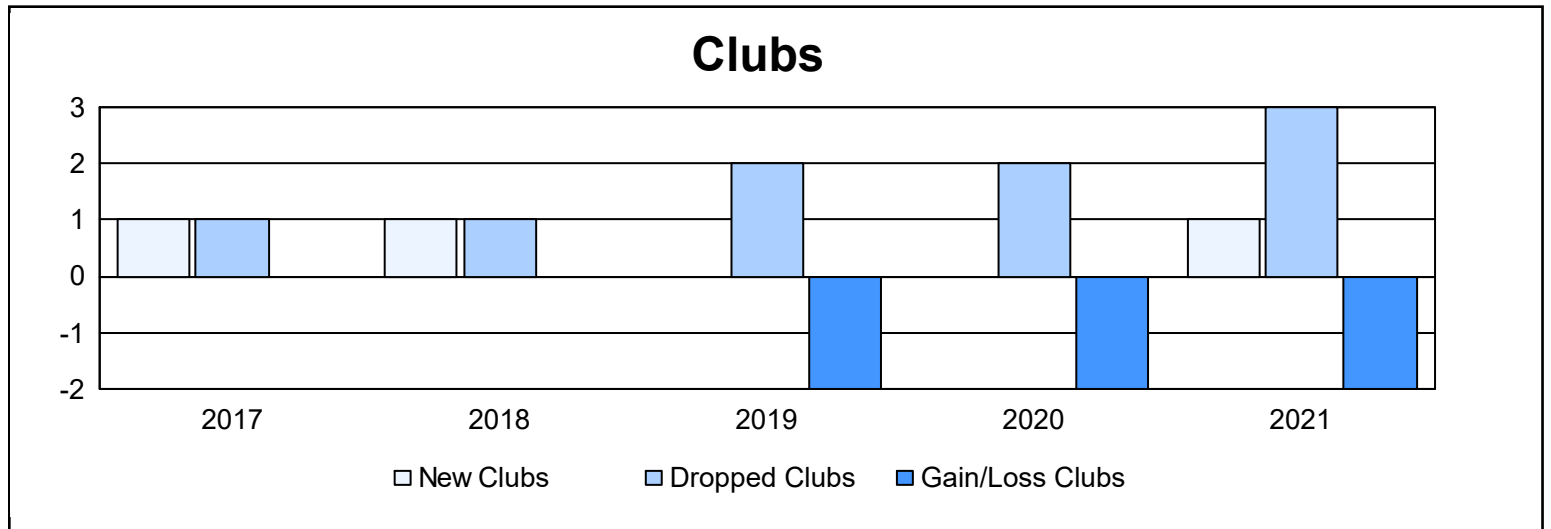

Year	New Clubs	Dropped Clubs	Gain/ Loss Clubs	New Members	Charter Members	Reinstate Members	Transfer Members	Total Member Added	Total Members Dropped	Gain/ Loss Members
2016-2017	1	1	0	166	29	4	13	212	216	-4
2017-2018	1	1	0	121	21	6	25	173	255	-82
2018-2019	0	2	-2	119	0	6	17	142	277	-135
2019-2020	0	2	-2	122	0	10	30	162	217	-55
2020-2021	1	3	-2	81	21	16	13	131	236	-105
<b>Average</b>	<b>1</b>	<b>2</b>	<b>-1</b>	<b>122</b>	<b>14</b>	<b>8</b>	<b>20</b>	<b>164</b>	<b>240</b>	<b>-76</b>

### Membership Composition June 2021 Cumulative