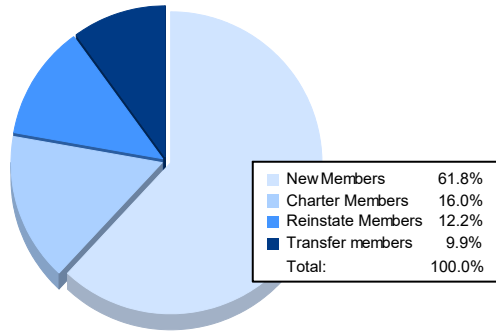

Year	New Clubs	Dropped Clubs	Gain/ Loss Clubs	New Members	Charter Members	Reinstate Members	Transfer Members	Total Member Added	Total Members Dropped	Gain/ Loss Members
2016-2017	1	1	0	166	29	4	13	212	216	-4
2017-2018	1	1	0	121	21	6	25	173	255	-82
2018-2019	0	2	-2	119	0	6	17	142	277	-135
2019-2020	0	2	-2	122	0	10	30	162	217	-55
2020-2021	1	3	-2	81	21	16	13	131	236	-105
<b>Average</b>	<b>1</b>	<b>2</b>	<b>-1</b>	<b>122</b>	<b>14</b>	<b>8</b>	<b>20</b>	<b>164</b>	<b>240</b>	<b>-76</b>

### Membership Composition June 2021 Cumulative