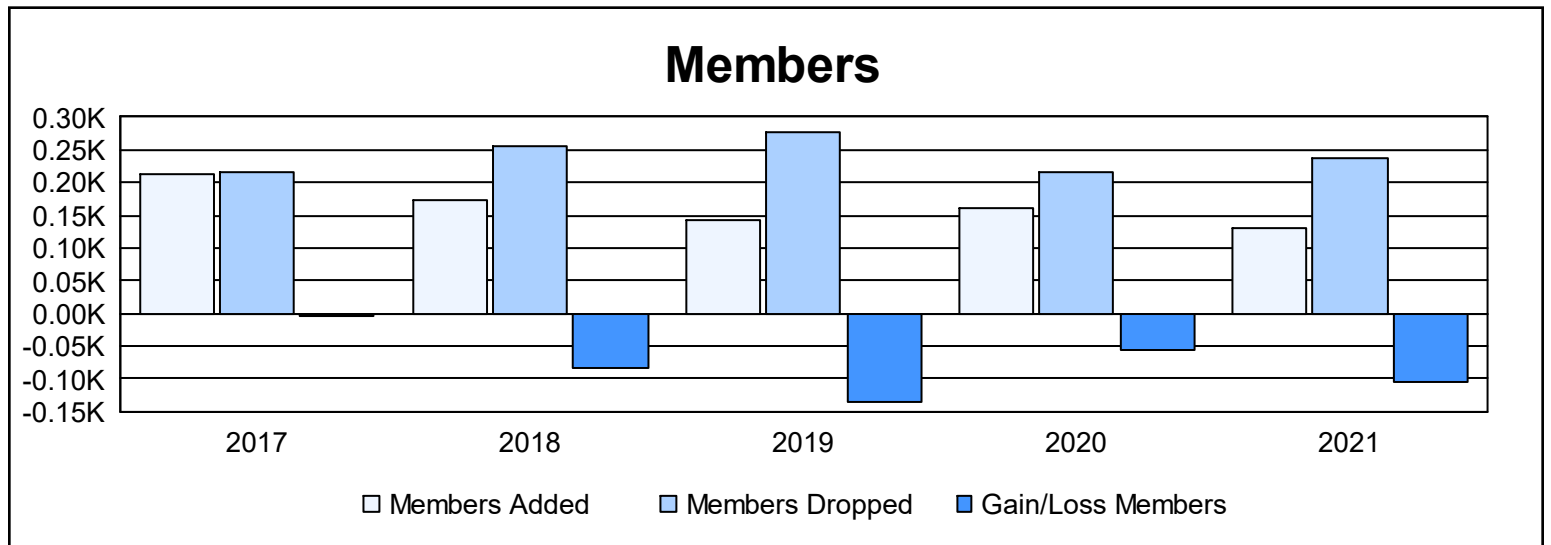

Year	New Clubs	Dropped Clubs	Gain/ Loss Clubs	New Members	Charter Members	Reinstate Members	Transfer Members	Total Member Added	Total Members Dropped	Gain/ Loss Members
2016-2017	1	1	0	166	29	4	13	212	216	-4
2017-2018	1	1	0	121	21	6	25	173	255	-82
2018-2019	0	2	-2	119	0	6	17	142	277	-135
2019-2020	0	2	-2	122	0	10	30	162	217	-55
2020-2021	1	3	-2	81	21	16	13	131	236	-105
<b>Average</b>	<b>1</b>	<b>2</b>	<b>-1</b>	<b>122</b>	<b>14</b>	<b>8</b>	<b>20</b>	<b>164</b>	<b>240</b>	<b>-76</b>

### Membership Composition June 2021 Cumulative